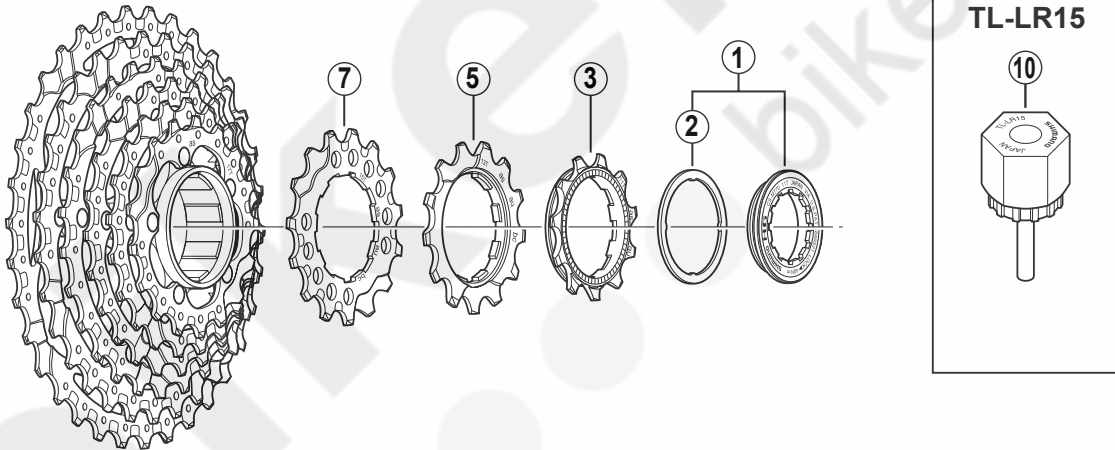

DEORE XT Cassette Sprocket (Silver Gear)

CS-M770 9-Speed
aQ/as-Group

aQ-Group

as-Group

- aQ-group sprocket teeth combination: 11 - 12 - 14 - 16 - 18 - 21 - 24 - 28 - 32T
- as-group sprocket teeth combination: 11 - 13 - 15 - 17 - 20 - 23 - 26 - 30 - 34T

ITEM NO.	SHIMANO CODE NO.	DESCRIPTION	INTERCHANGEABILITY	
			CS-M970	CS-M760
1	Y-1ZE 98010	Lock Ring & Spacer	B	B
* 2	Y-10Z 04000	Lock Ring Spacer	A	B
3	Y-1ZA 11001	Sprocket Wheel 11 T (Built in spacer type) for aQ-Group	B	A
	Y-10K 1145D	Sprocket Wheel 11 T (Built in spacer type) for as-Group	A	A
4	Y-1ZA 12441	Sprocket Wheel 12 T (Built in spacer type)	B	A
5	Y-1ZA 13451	Sprocket Wheel 13 T (Built in spacer type)	B	A
6	Y-1ZA 14441	Sprocket Wheel 14 T	B	A
7	Y-1ZA 15451	Sprocket Wheel 15 T	B	A
8	Y-1ZA 16441	Sprocket Wheel 16 T	B	A
9	Y-10R 03000	Sprocket Spacer (t=2.56mm)	B	A
10	Y-120 09230	Lock Ring Removal Tool (TL-LR15)	A	A