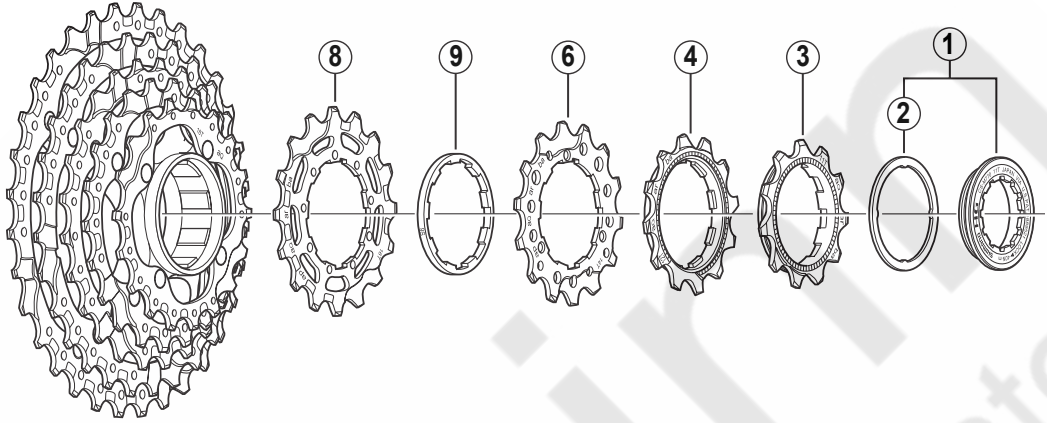

DEORE XT Cassette Sprocket (Silver Gear)

CS-M770 9-Speed
aQ/as-Group

aQ-Group

as-Group

- aQ-group sprocket teeth combination: 11 - 12 - 14 - 16 - 18 - 21 - 24 - 28 - 32T
- as-group sprocket teeth combination: 11 - 13 - 15 - 17 - 20 - 23 - 26 - 30 - 34T

ITEM NO.	SHIMANO CODE NO.	DESCRIPTION	INTERCHANGEABILITY	
			CS-M970	CS-M760
1	Y-1ZE 98010	Lock Ring & Spacer	B	B
* 2	Y-10Z 04000	Lock Ring Spacer	A	B
3	Y-1ZA 11001	Sprocket Wheel 11 T (Built in spacer type) for aQ-Group	B	A
	Y-10K 1145D	Sprocket Wheel 11 T (Built in spacer type) for as-Group	A	A
4	Y-1ZA 12441	Sprocket Wheel 12 T (Built in spacer type)	B	A
5	Y-1ZA 13451	Sprocket Wheel 13 T (Built in spacer type)	B	A
6	Y-1ZA 14441	Sprocket Wheel 14 T	B	A
7	Y-1ZA 15451	Sprocket Wheel 15 T	B	A
8	Y-1ZA 16441	Sprocket Wheel 16 T	B	A
9	Y-10R 03000	Sprocket Spacer (t=2.56mm)	B	A
10	Y-120 09230	Lock Ring Removal Tool (TL-LR15)	A	A